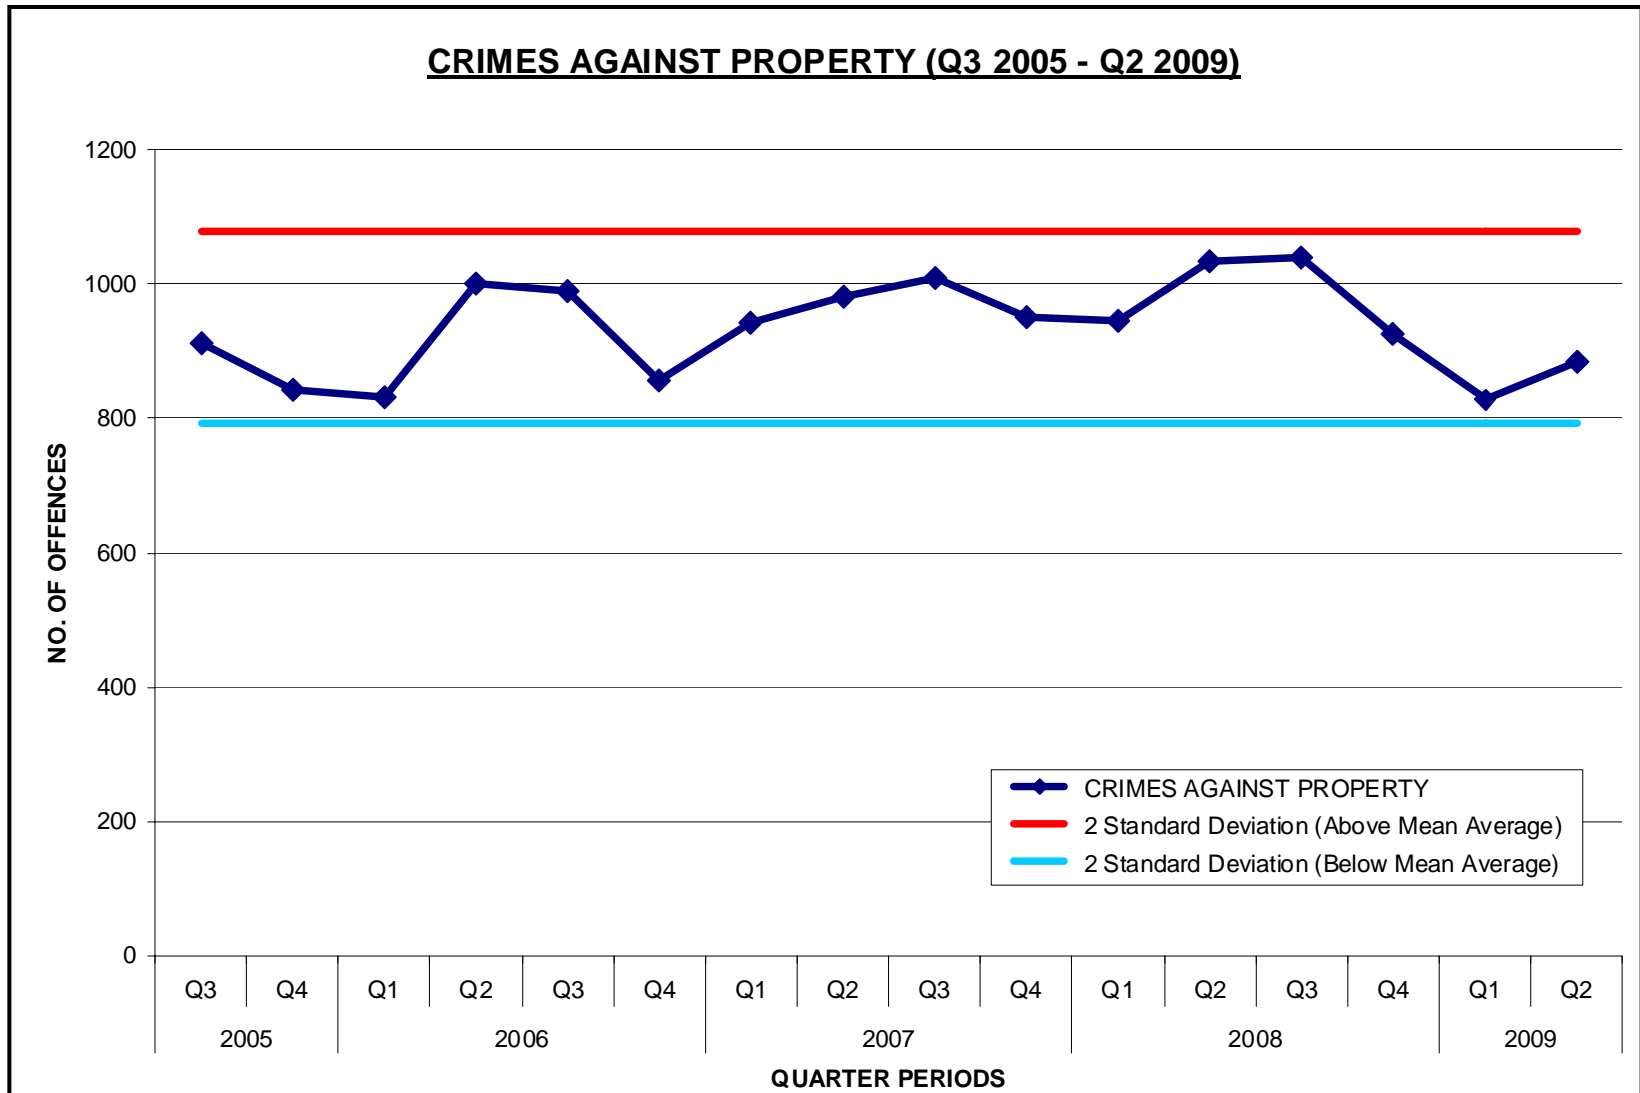

BERMUDA
POLICE
SERVICE

BPS Crime Statistics (Q2 2009)

All Crime

Comparison Of 'Old' and 'New' Crime Statistics (Q3 2005 - Q2 2009)

UNCLASSIFIED

'To ensure a safe, secure and peaceful Bermuda for all...because we care'

Crimes Against The Person

Crimes Against Property

Crimes Against The Community

Traffic Collisions

Drug Enforcement Activity