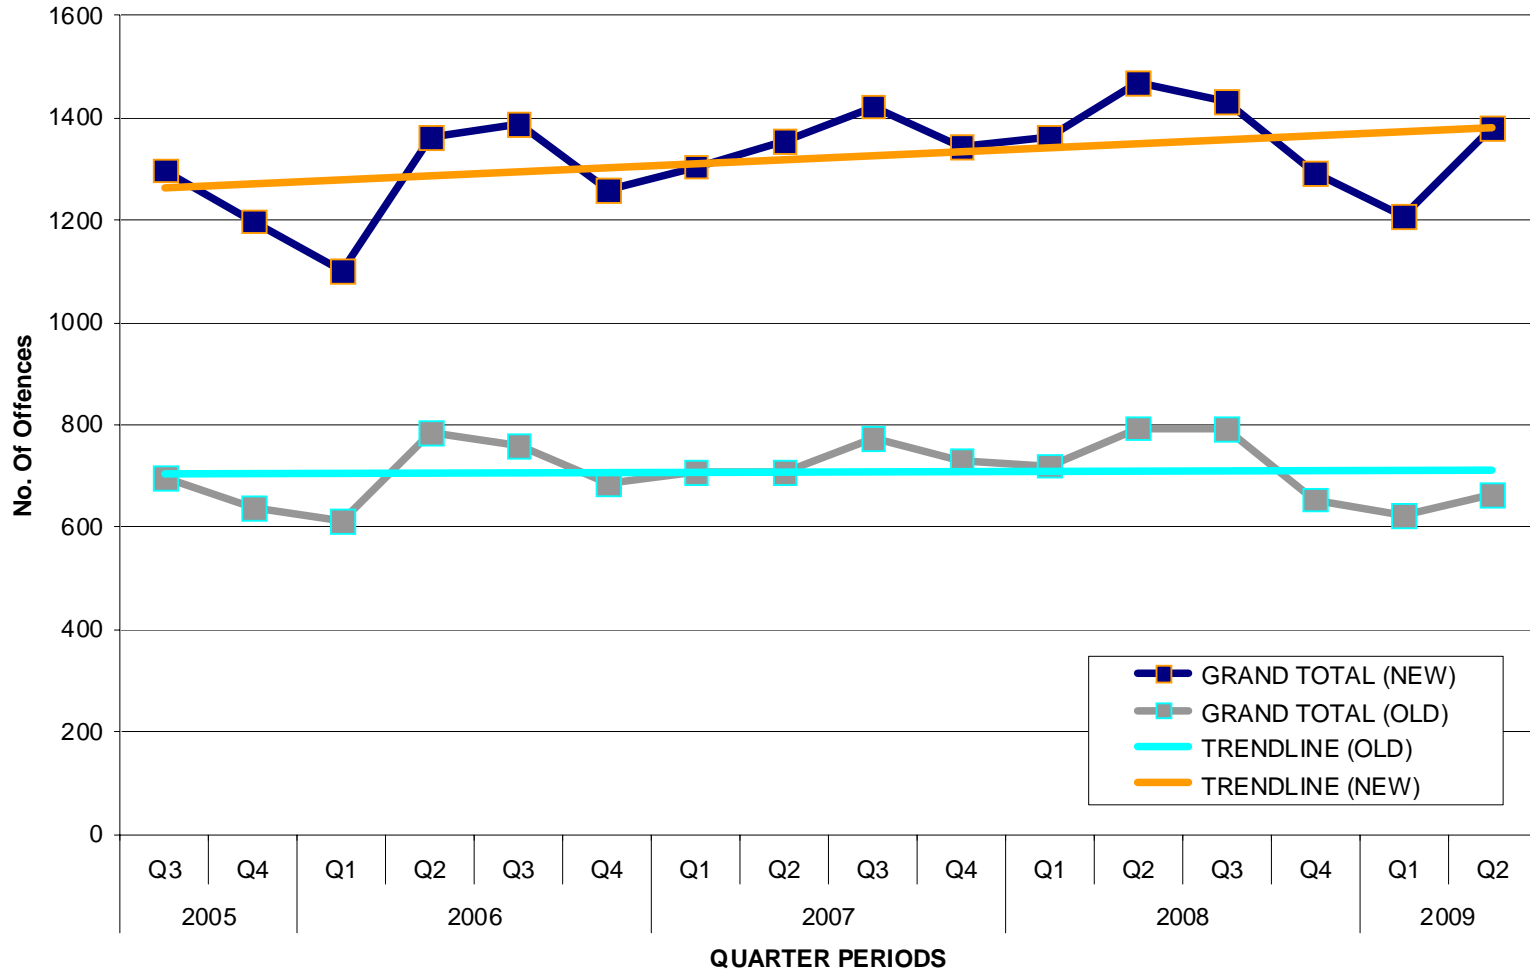

BERMUDA
POLICE
SERVICE

BPS Crime Statistics (Q2 2009)

All Crime

Comparison Of 'Old' and 'New' Crime Statistics (Q3 2005 - Q2 2009)

UNCLASSIFIED

'To ensure a safe, secure and peaceful Bermuda for all...because we care'