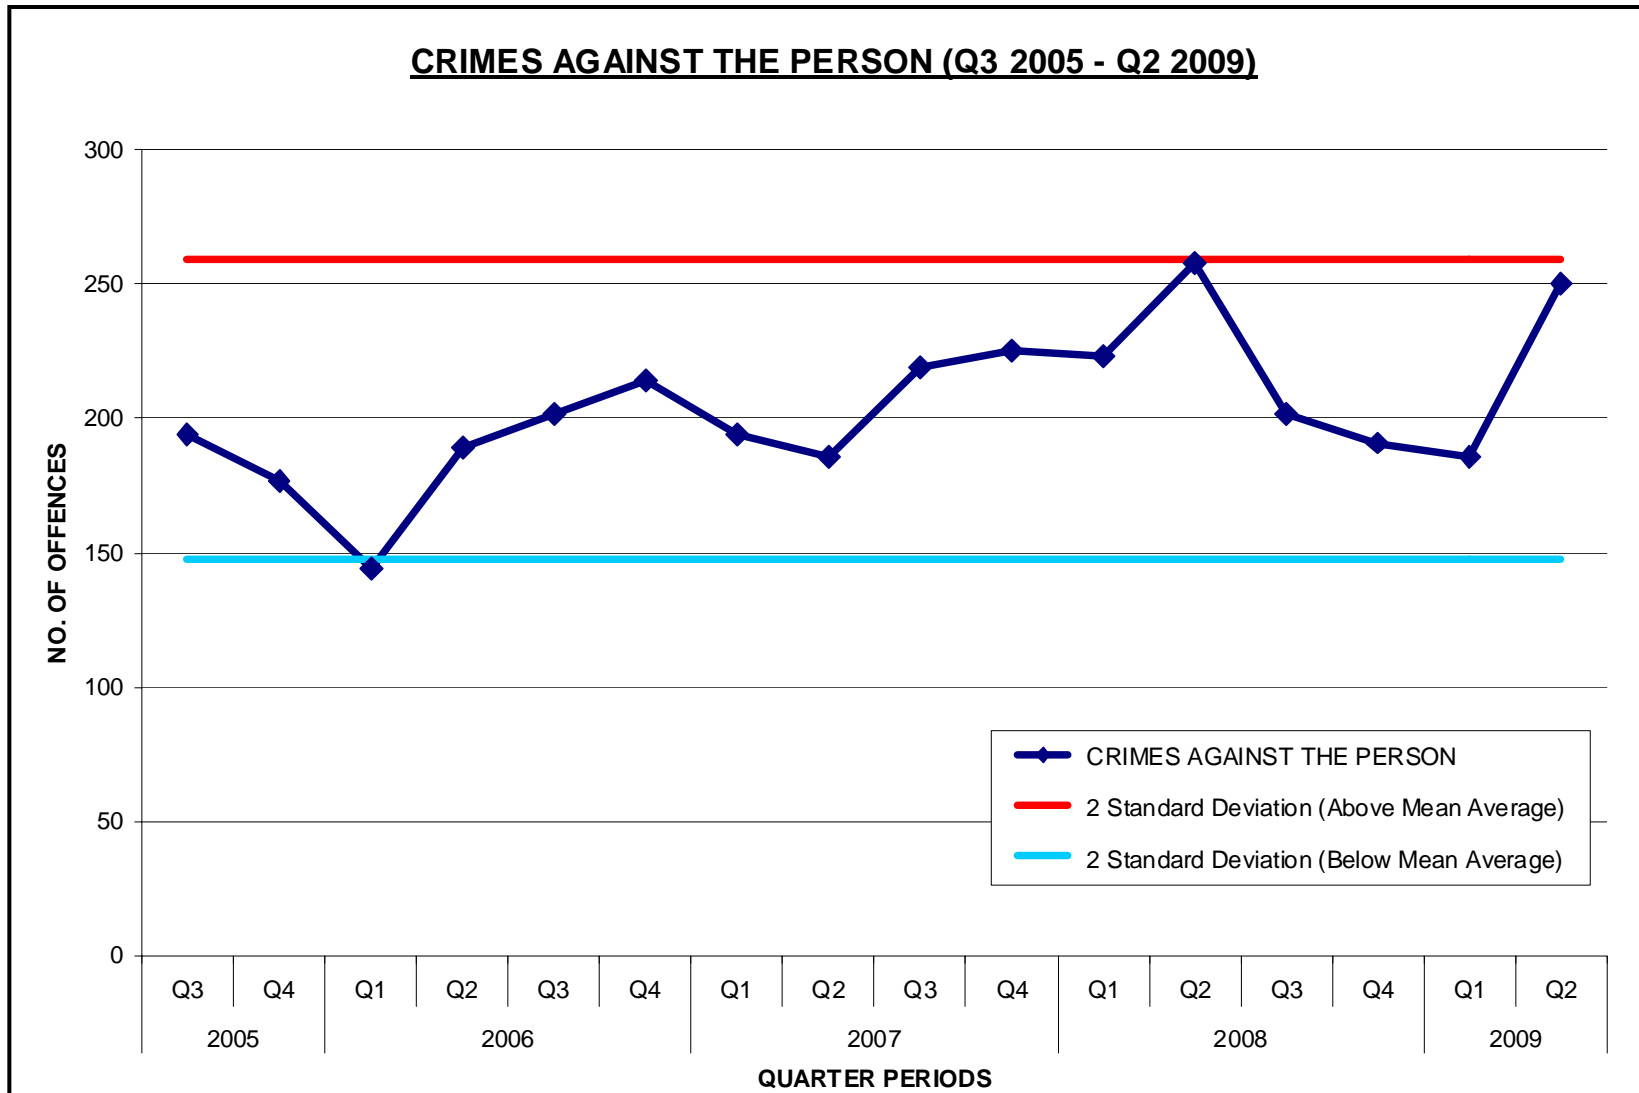

BERMUDA
POLICE
SERVICE

BPS Crime Statistics (Q2 2009)

All Crime

Comparison Of 'Old' and 'New' Crime Statistics (Q3 2005 - Q2 2009)

UNCLASSIFIED

'To ensure a safe, secure and peaceful Bermuda for all...because we care'

Crimes Against The Person

Crimes Against Property

Crimes Against The Community

Traffic Collisions

Drug Enforcement Activity