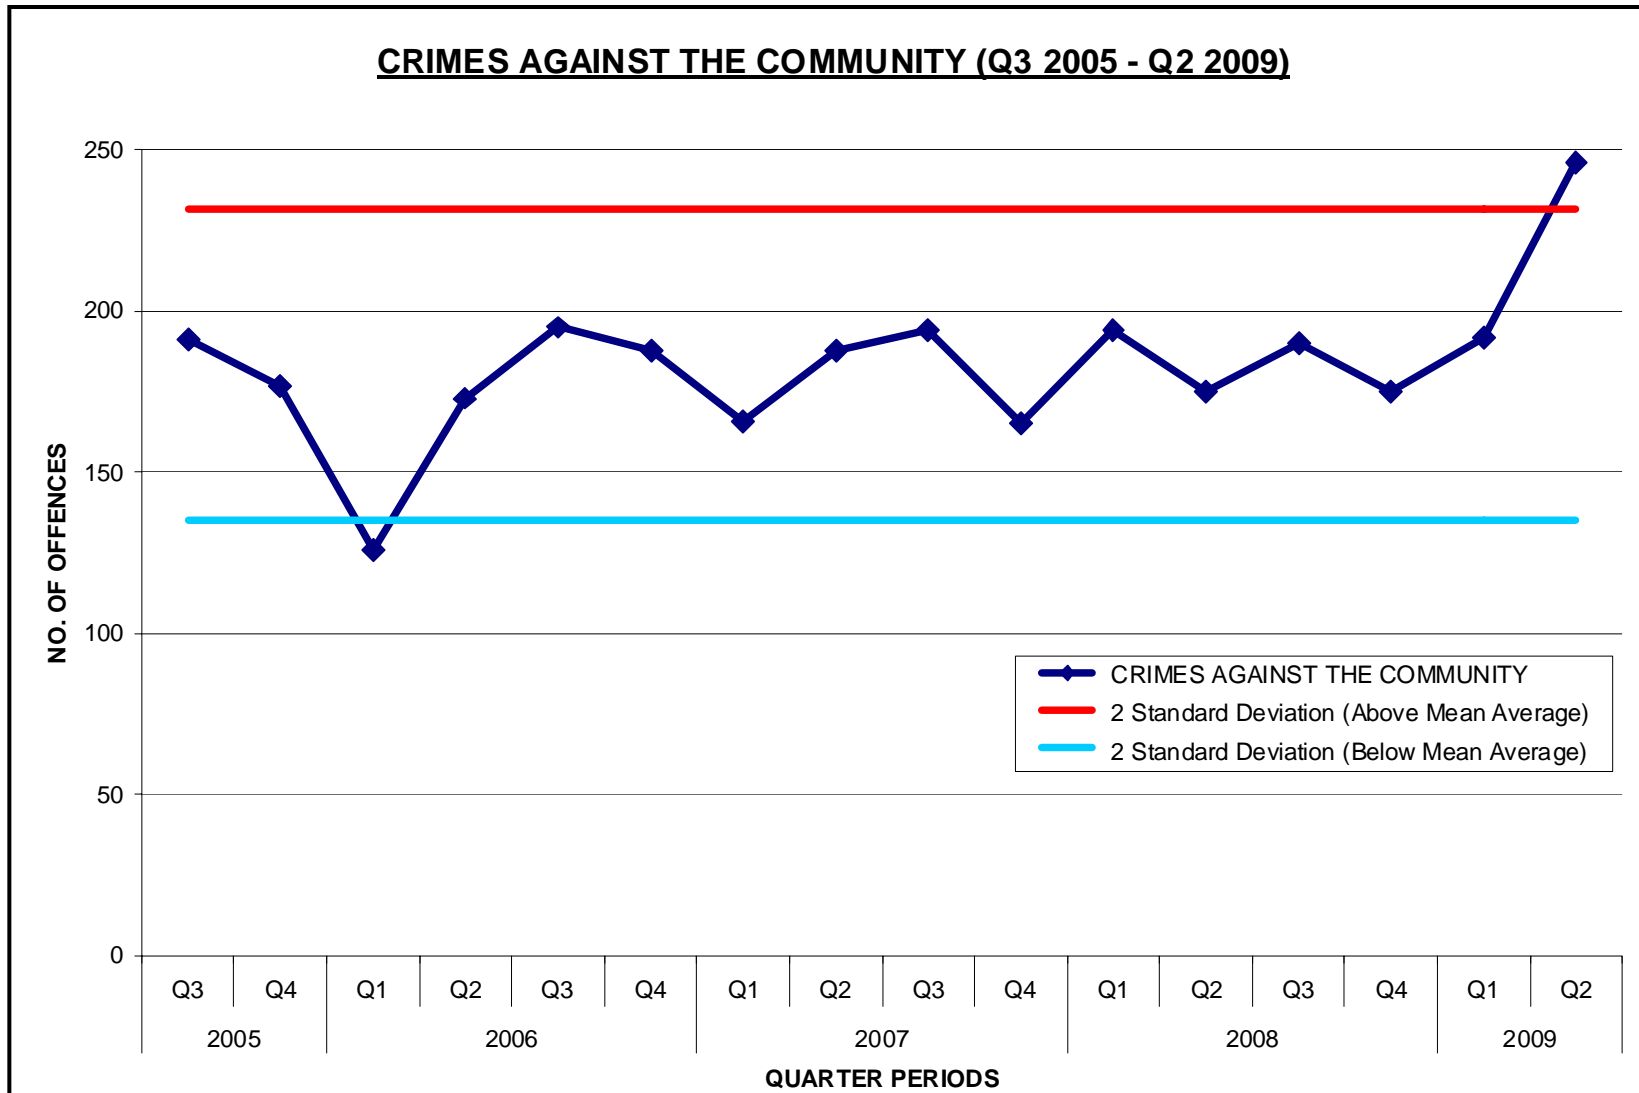

BERMUDA
POLICE
SERVICE

BPS Crime Statistics (Q2 2009)

All Crime

Comparison Of 'Old' and 'New' Crime Statistics (Q3 2005 - Q2 2009)

UNCLASSIFIED

'To ensure a safe, secure and peaceful Bermuda for all...because we care'

Crimes Against The Person

Crimes Against Property

Crimes Against The Community

Traffic Collisions

Drug Enforcement Activity